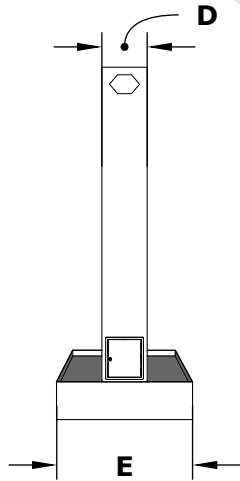

Paradise Falls

Metal Options

TOP VIEW

FRONT SIDE VIEW

BOTTOM VIEW

SPECIFICATION

PART NUMBER	A	B	C	D	E	F	G
OPT-PRDWO60	60"	72"	37¾"	12"	34"	30"	3½"
OPT-PRDWO72	72"	72"	49¾"	12"	34"	42"	3½"
OPT-PRDWO84	84"	96"	61¾"	12"	34"	54"	3½"
OPT-PRDWO96	96"	96"	73¾"	12"	34"	60"	3½"

Includes: Rainfall Scupper, Plug and Play Water Pump, LED Lighting
Optional: Custom Logo On Top, Custom Design

ISOMETRIC VIEW

Drawn By	Daniel M
Date Created	February 14, 2024