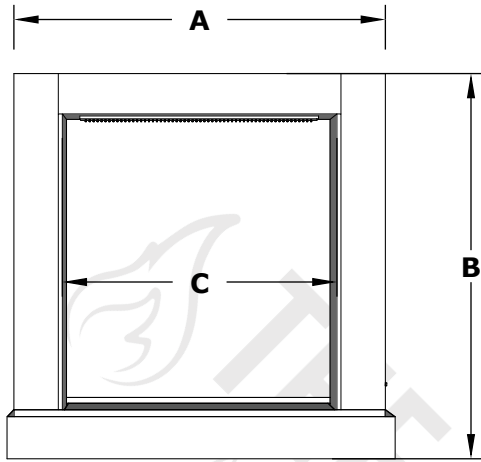

Paradise Falls

Metal Options

TOP VIEW

FRONT SIDE VIEW

BOTTOM VIEW

SPECIFICATION

PART NUMBER	A	B	C	D	E	F	G
OPT-PRDWO60	60"	72"	37¾"	12"	34"	30"	3½"
OPT-PRDWO72	72"	72"	49¾"	12"	34"	42"	3½"
OPT-PRDWO84	84"	96"	61¾"	12"	34"	54"	3½"
OPT-PRDWO96	96"	96"	73¾"	12"	34"	60"	3½"

Includes: Rainfall Scupper, Plug and Play Water Pump, LED Lighting
Optional: Custom Logo On Top, Custom Design

ISOMETRIC VIEW

Drawn By	Daniel M
Date Created	February 14, 2024