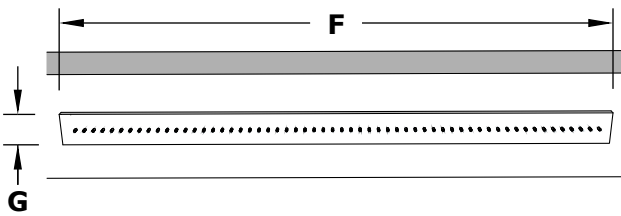

Paradise Falls

Metal Options

TOP VIEW

FRONT SIDE VIEW

BOTTOM VIEW

SPECIFICATION

PART NUMBER	A	B	C	D	E	F	G
OPT-PRDWO60	60"	72"	37¾"	12"	34"	30"	3½"
OPT-PRDWO72	72"	72"	49¾"	12"	34"	42"	3½"
OPT-PRDWO84	84"	96"	61¾"	12"	34"	54"	3½"
OPT-PRDWO96	96"	96"	73¾"	12"	34"	60"	3½"

Includes: Rainfall Scupper, Plug and Play Water Pump, LED Lighting
Optional: Custom Logo On Top, Custom Design

ISOMETRIC VIEW

Drawn By	Daniel M
Date Created	February 14, 2024